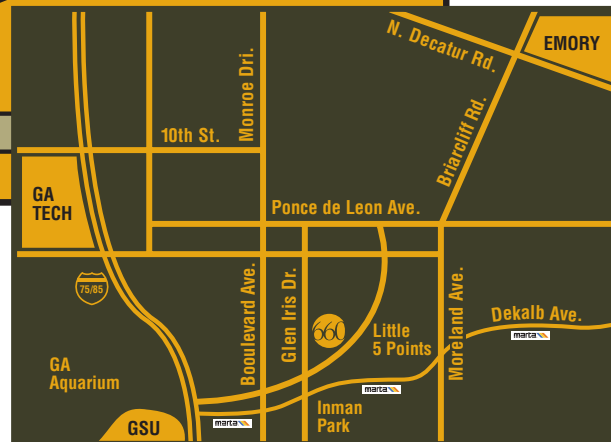

660 Ralph McGill Blvd, Atlanta, GA 30312

p: 404.221.0660 f: 404.221.0610

660Apts.com

- 1 Trader Joes
- 2 Midtown Art Cinema
- 3 Home Depot  
PetSmart  
Whole Foods  
Borders
- 4 Kroger
- 5 Publix
- 6 Atlanta Medical Center

**DIRECTIONS:**  
From I-75/85: Take exit 248C and merge onto Freedom Pkwy. Turn Left onto Blvd NE. Turn Right onto Ralph McGill Blvd NE. 660 Apartments will be approximately 1/2 mile on your left.

Your Life Starts Here.