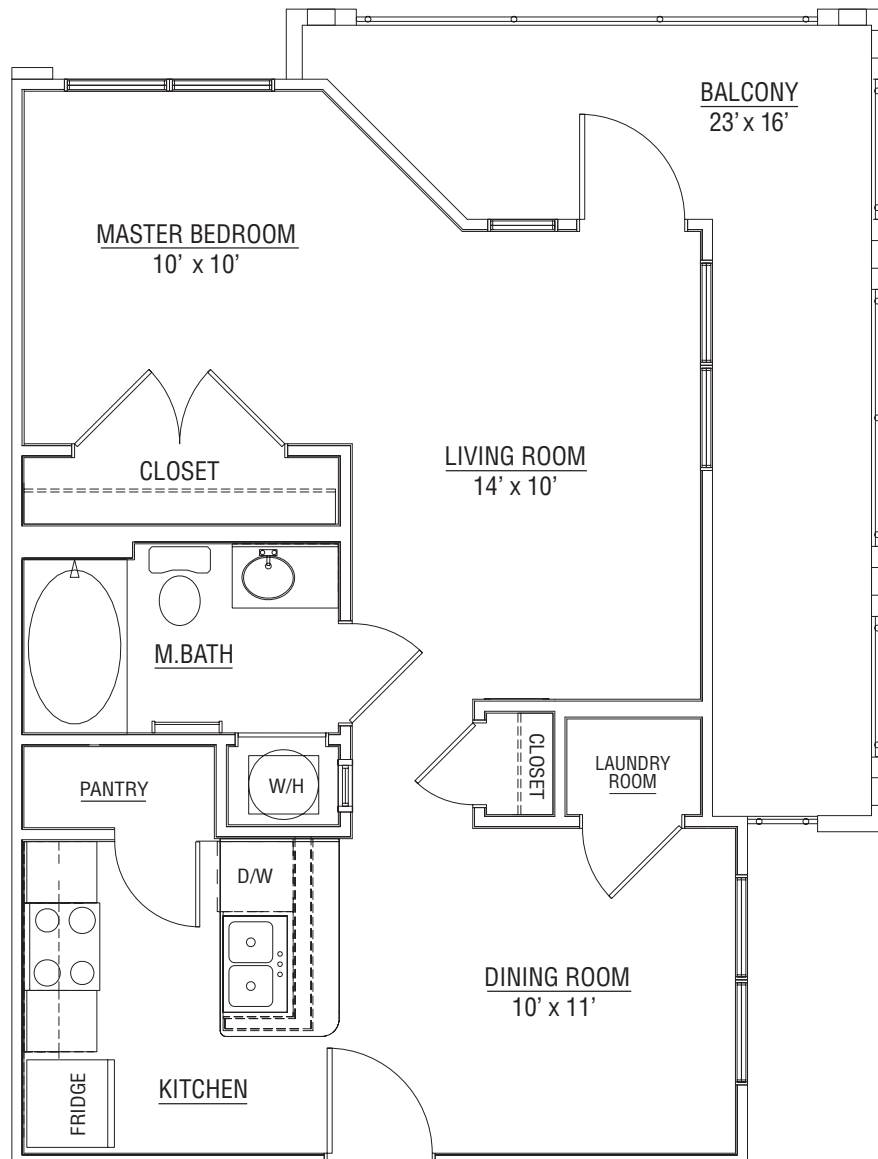

660 Ralph McGill Blvd, Atlanta, GA 30312

p: 404.221.0660 f: 404.221.0610

660Apts.com

CREATE

LOFT/1BA

heated: 549 SQ FT

total: 690 SQ FT

Floorplans are renderings only and may not be representative of the actual unit leased or features included. All floorplans are shown from left to right and may represent a mirror image of the actual unit leased. It is incumbent on the renter to verify any discrepancies prior to finalizing their lease.