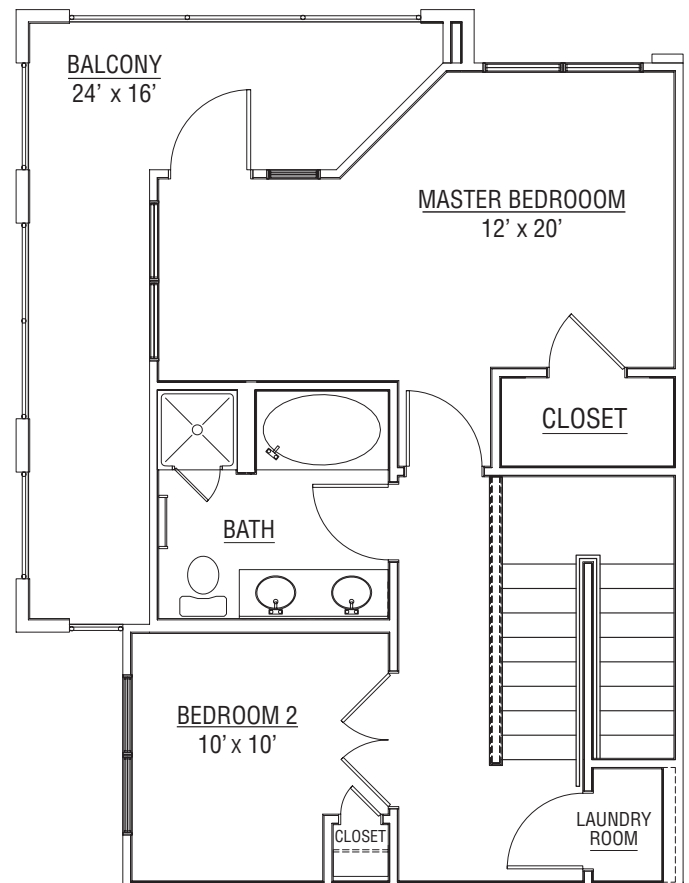

# EDGE

2BR/1 1/2 BA

heated: 1,169 SQ FT

total 1,451 SQ FT

LOWER

\*Stairs and elevations may vary.

UPPER

Floorplans are renderings only and may not be representative of the actual unit leased or features included. All floorplans are shown from left to right and may represent a mirror image of the actual unit leased. It is incumbent on the renter to verify any discrepancies prior to finalizing their lease.