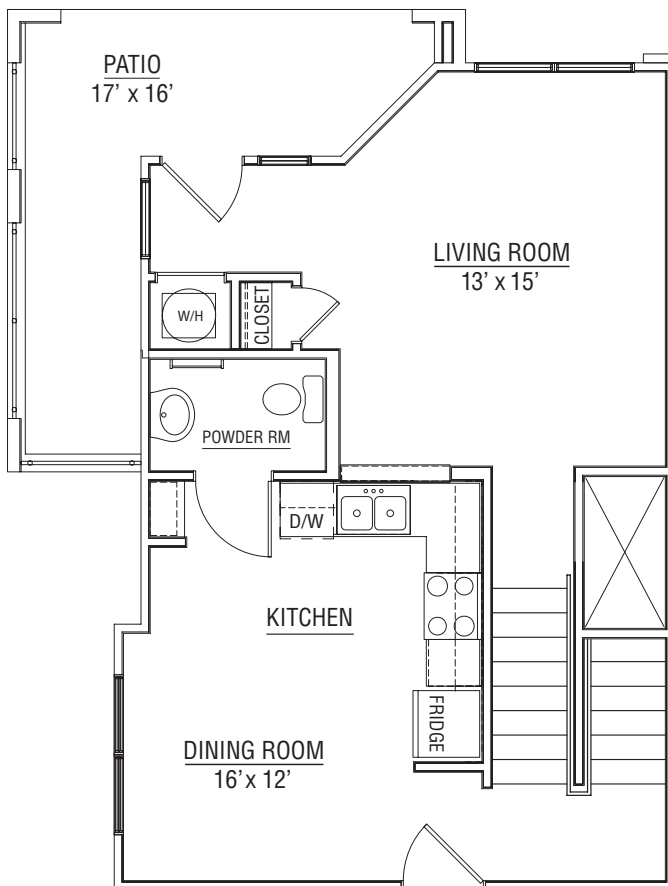

# EDGE

2BR/1 1/2 BA

heated: 1,169 SQ FT

total 1,451 SQ FT

LOWER

\*Stairs and elevations may vary.

UPPER

Floorplans are renderings only and may not be representative of the actual unit leased or features included. All floorplans are shown from left to right and may represent a mirror image of the actual unit leased. It is incumbent on the renter to verify any discrepancies prior to finalizing their lease.