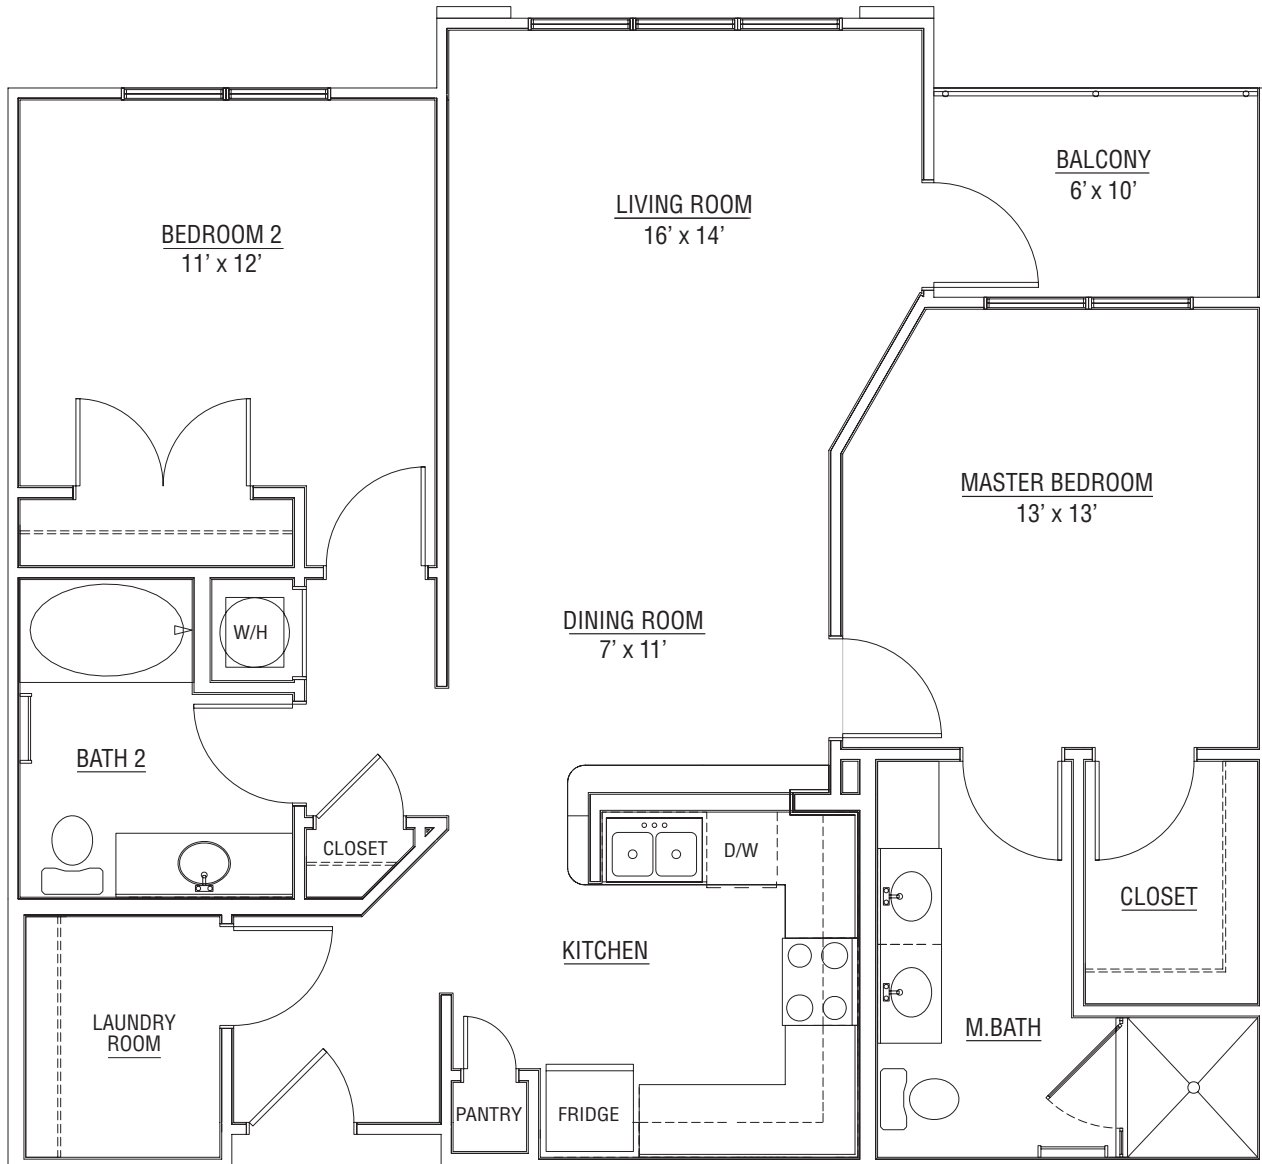

660 Ralph McGill Blvd, Atlanta, GA 30312

p: 404.221.0660 f: 404.221.0610

660Apts.com

ESSENCE

2BR/2BA

heated: 1,087 SQ FT

total: 1,143 SQ FT

Floorplans are renderings only and may not be representative of the actual unit leased or features included. All floorplans are shown from left to right and may represent a mirror image of the actual unit leased. It is incumbent on the renter to verify any discrepancies prior to finalizing their lease.

Your Life Starts Here.