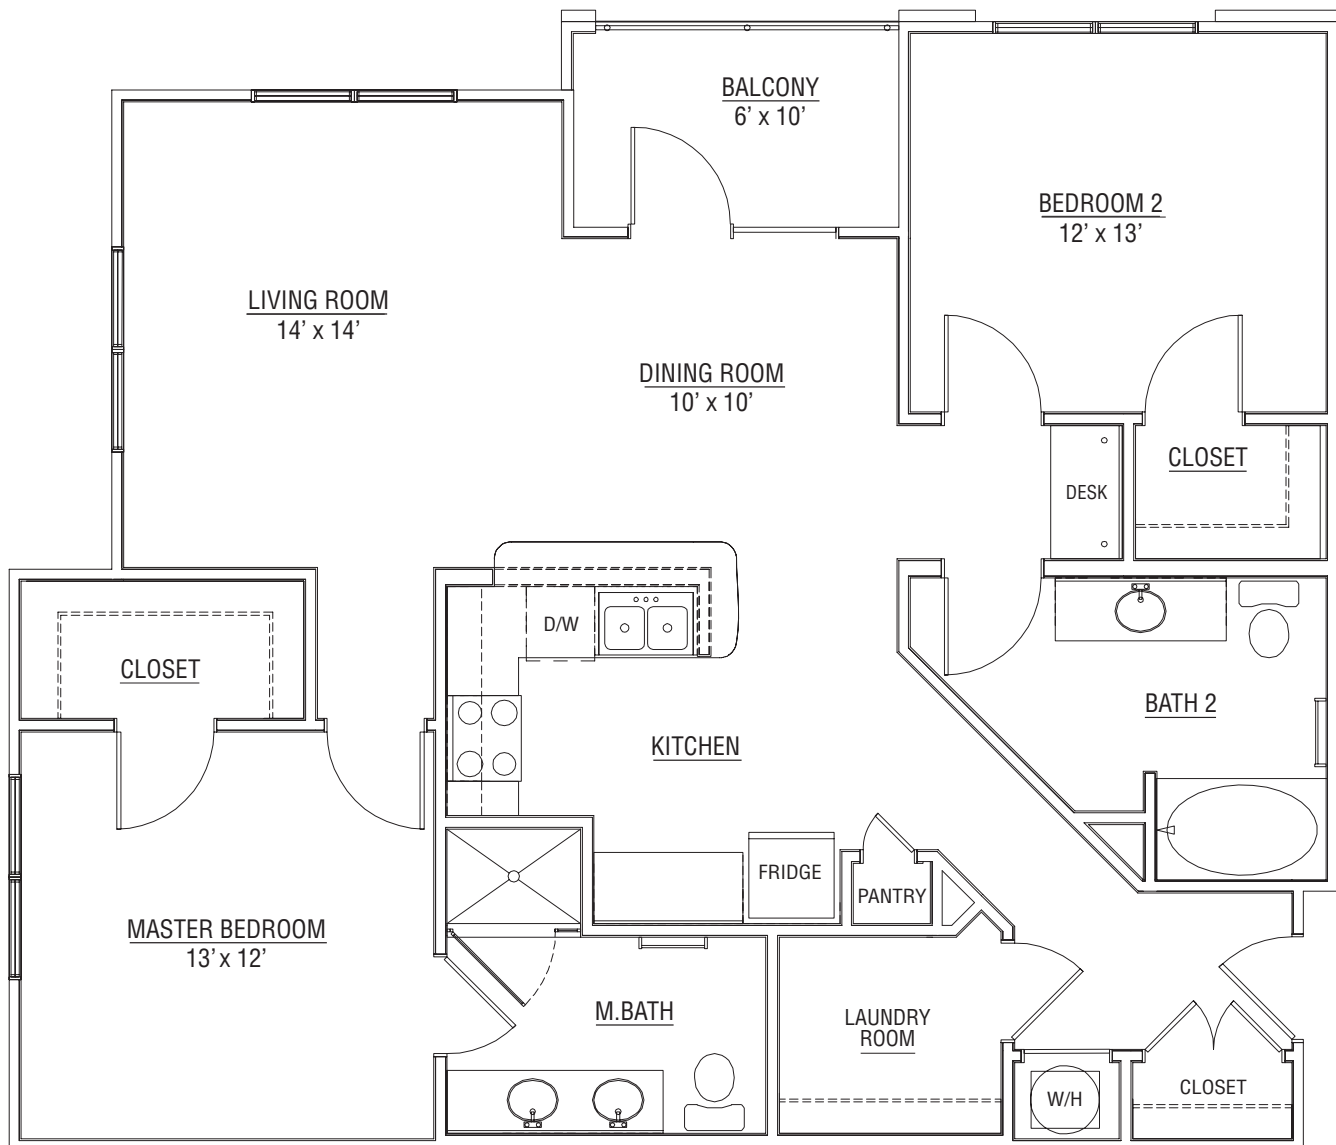

660 Ralph McGill Blvd, Atlanta, GA 30312

p: 404.221.0660 f: 404.221.0610

660Apts.com

EVOKE

2BR/2BA

heated: 1,143 SQ FT

total: 1,200 SQ FT

Floorplans are renderings only and may not be representative of the actual unit leased or features included. All floorplans are shown from left to right and may represent a mirror image of the actual unit leased. It is incumbent on the renter to verify any discrepancies prior to finalizing their lease.

Your Life Starts Here.