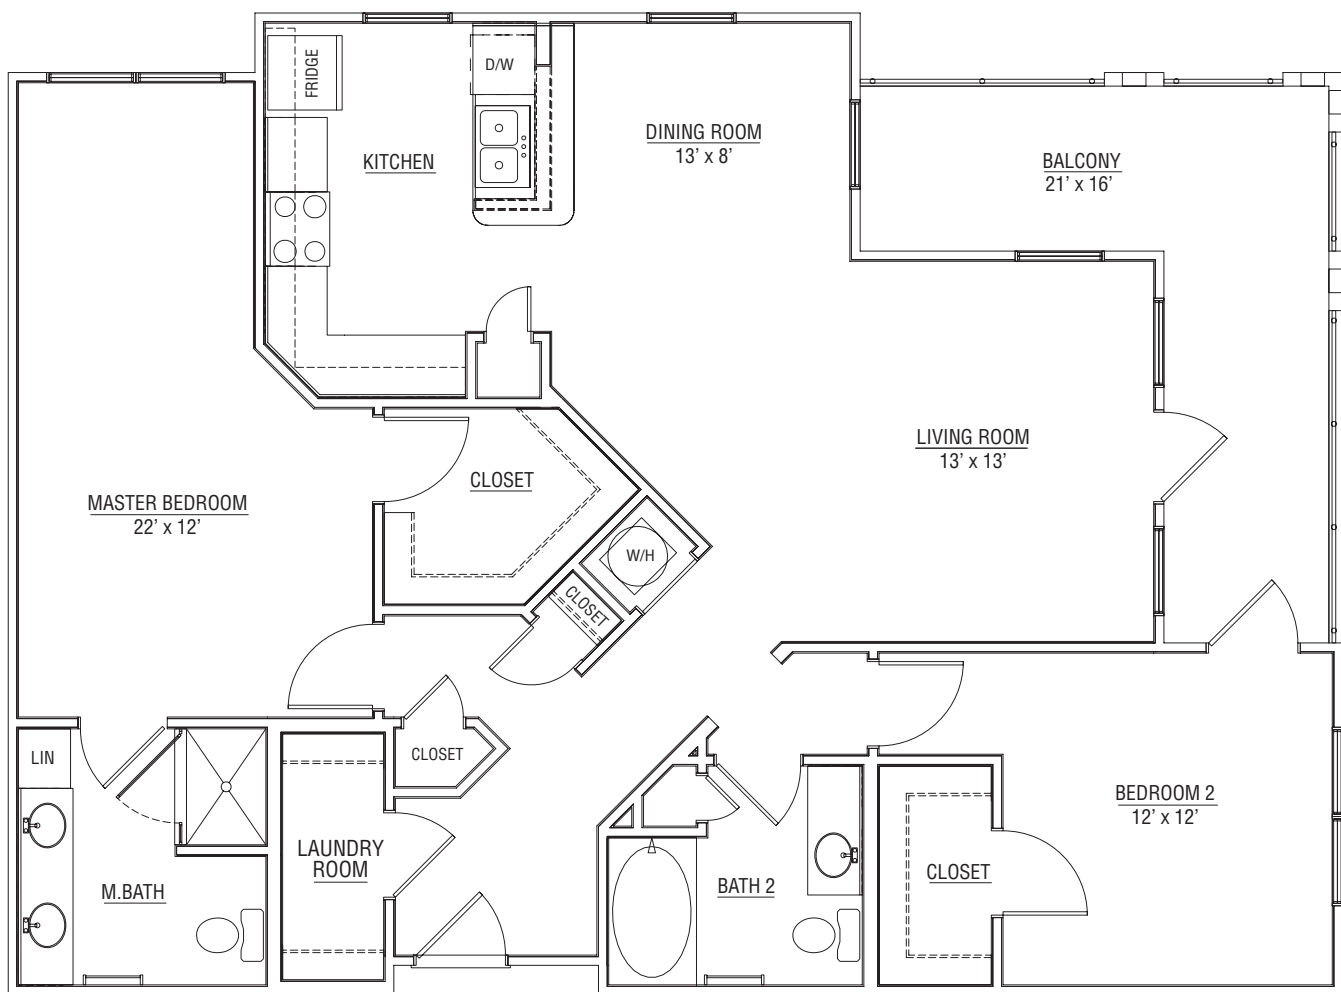

660 Ralph McGill Blvd, Atlanta, GA 30312

p: 404.221.0660 f: 404.221.0610

660Apts.com

JOURNEY

2BR/2BA

heated: 1,249 SQ FT

total: 1,425 SQ FT

Floorplans are renderings only and may not be representative of the actual unit leased or features included. All floorplans are shown from left to right and may represent a mirror image of the actual unit leased. It is incumbent on the renter to verify any discrepancies prior to finalizing their lease.