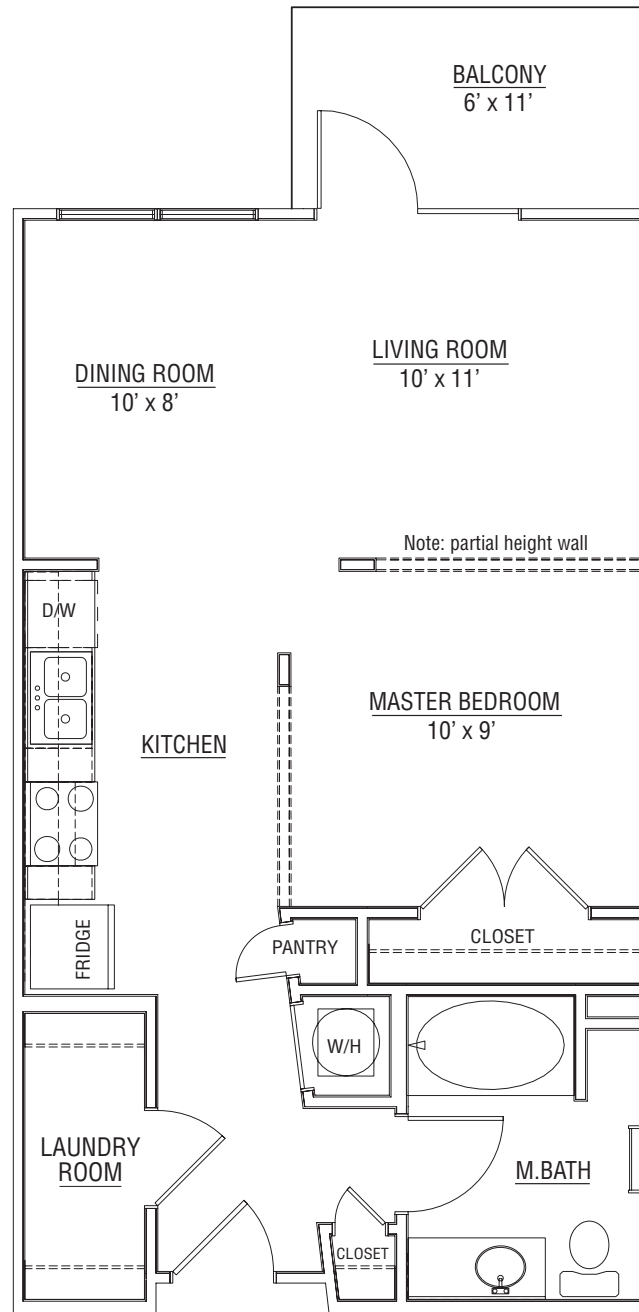

660 Ralph McGill Blvd, Atlanta, GA 30312

p: 404.221.0660 f: 404.221.0610

660Apts.com

PATH

LOFT/1BA

heated: 580 SQ FT

total: 637 SQ FT

Floorplans are renderings only and may not be representative of the actual unit leased or features included. All floorplans are shown from left to right and may represent a mirror image of the actual unit leased. It is incumbent on the renter to verify any discrepancies prior to finalizing their lease.