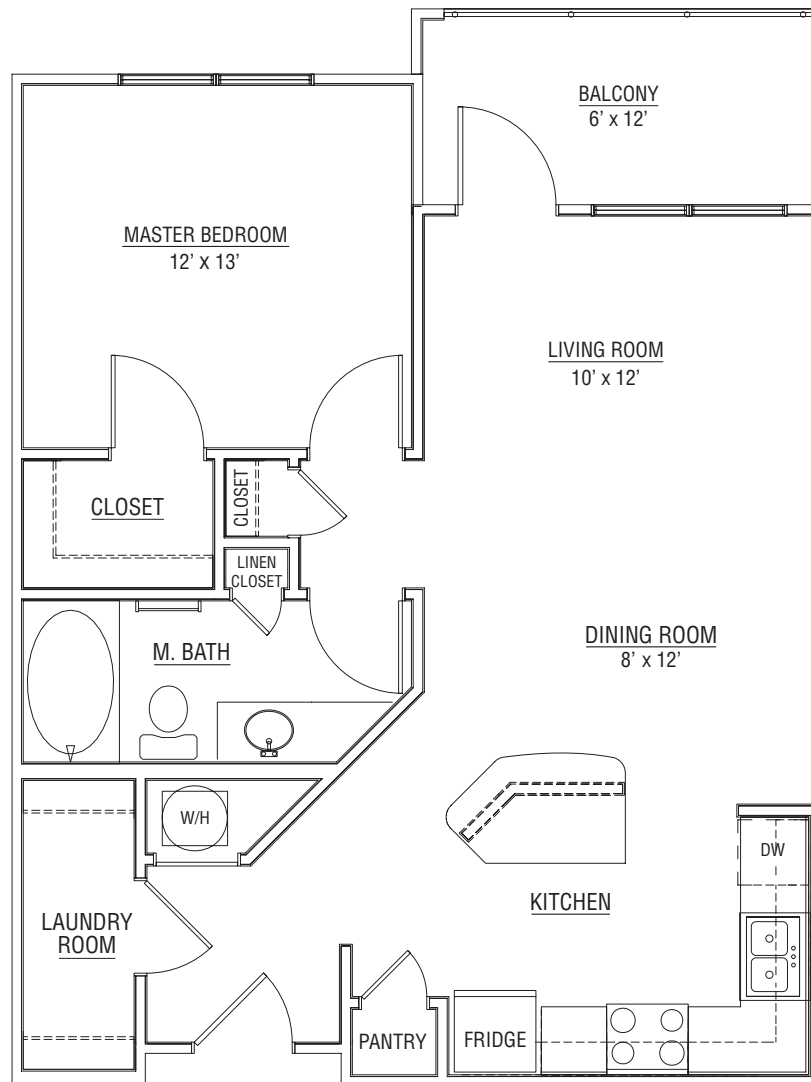

660 Ralph McGill Blvd, Atlanta, GA 30312

p: 404.221.0660 f: 404.221.0610

660Apts.com

RETREAT

1BR/1 BA

heated: 718 SQ FT

total: 802 SQ FT

Floorplans are renderings only and may not be representative of the actual unit leased or features included. All floorplans are shown from left to right and may represent a mirror image of the actual unit leased. It is incumbent on the renter to verify any discrepancies prior to finalizing their lease.